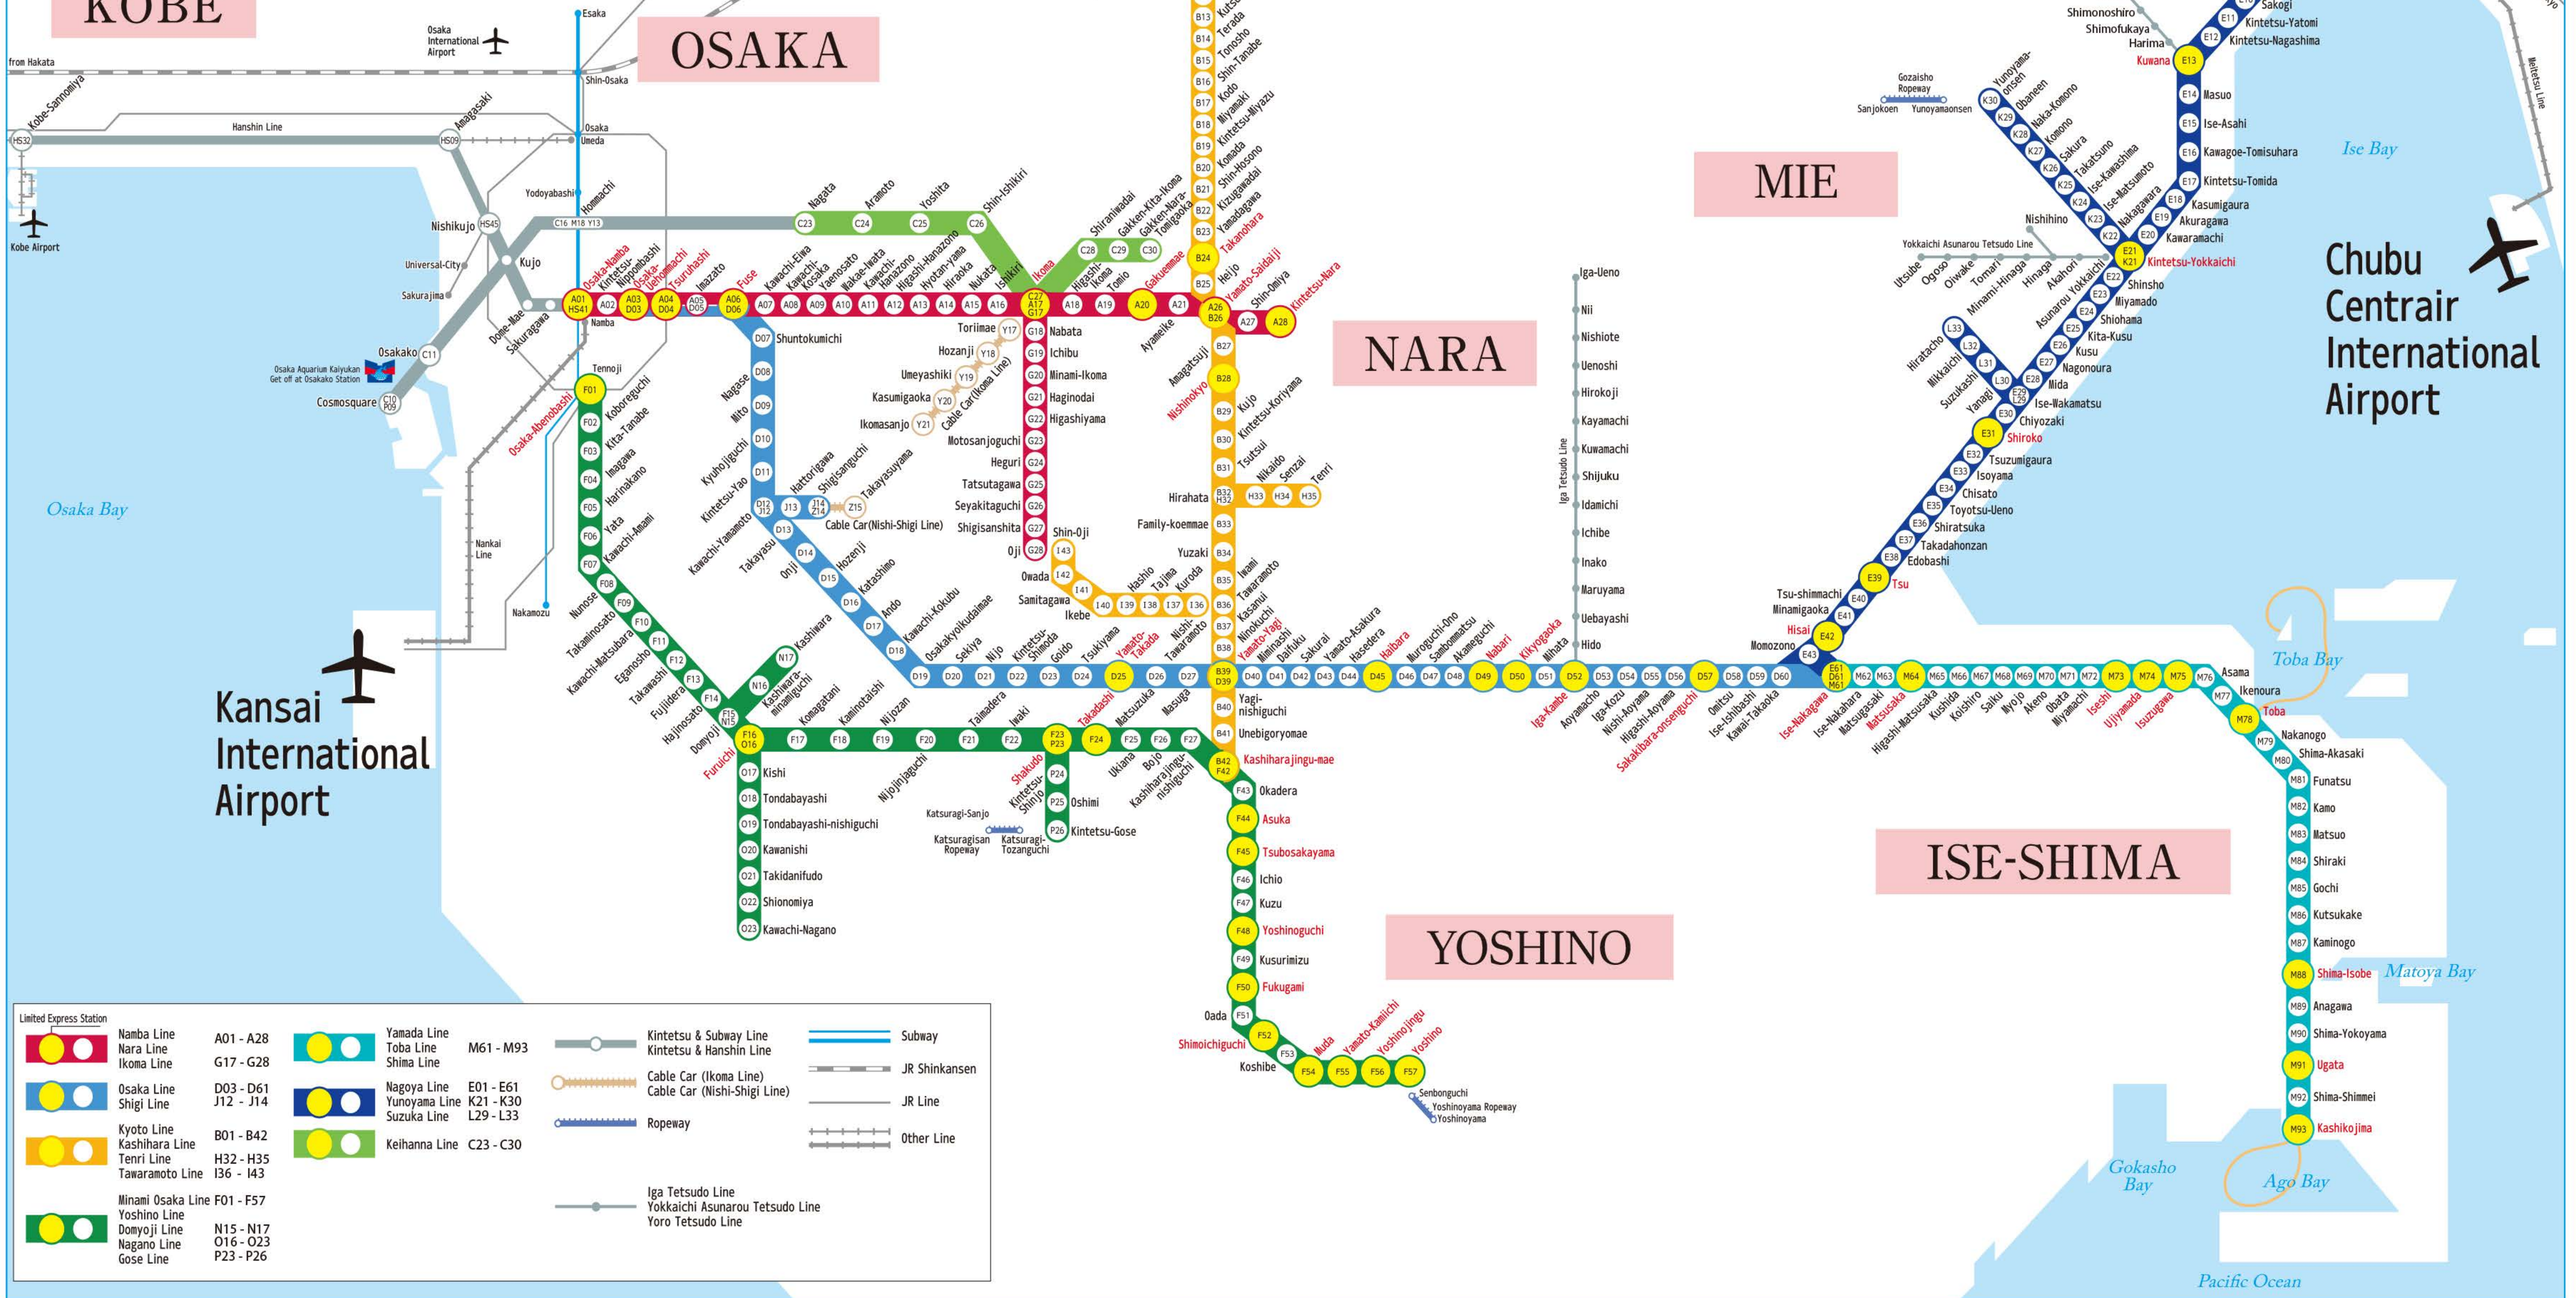

# Kintetsu Railway Network

KOBE

KYOTO

OSAKA

NAGOYA

MIE

NARA

YOSHINO

ISE-SHIMA

Chubu Centrair International Airport

Kansai International Airport

	Namba Line Nara Line Ikoma Line	A01 - A28 G17 - G28		Yamada Line Toba Line Shima Line	M61 - M93		Kintetsu & Subway Line		Subway
	Osaka Line Shiga Line	D03 - D61 J12 - J14		Nagoya Line Yunoyama Line Suzuka Line	E01 - E61 K21 - K30 L29 - L33		Cable Car (Ikoma Line) Cable Car (Nishi-Shigi Line)		JR Shinkansen
	Kyoto Line Kashihara Line Tenri Line Tawaramoto Line	B01 - B42 H32 - H35 I36 - I43		Keihanna Line	C23 - C30		Ropeway		JR Line
	Minami Osaka Line Yoshino Line Domyoji Line Nagano Line Gose Line	F01 - F57 N15 - N17 O16 - O23 P23 - P26					Iga Tetsudo Line Yokkaichi Asunarou Tetsudo Line Yoro Tetsudo Line		Other Line