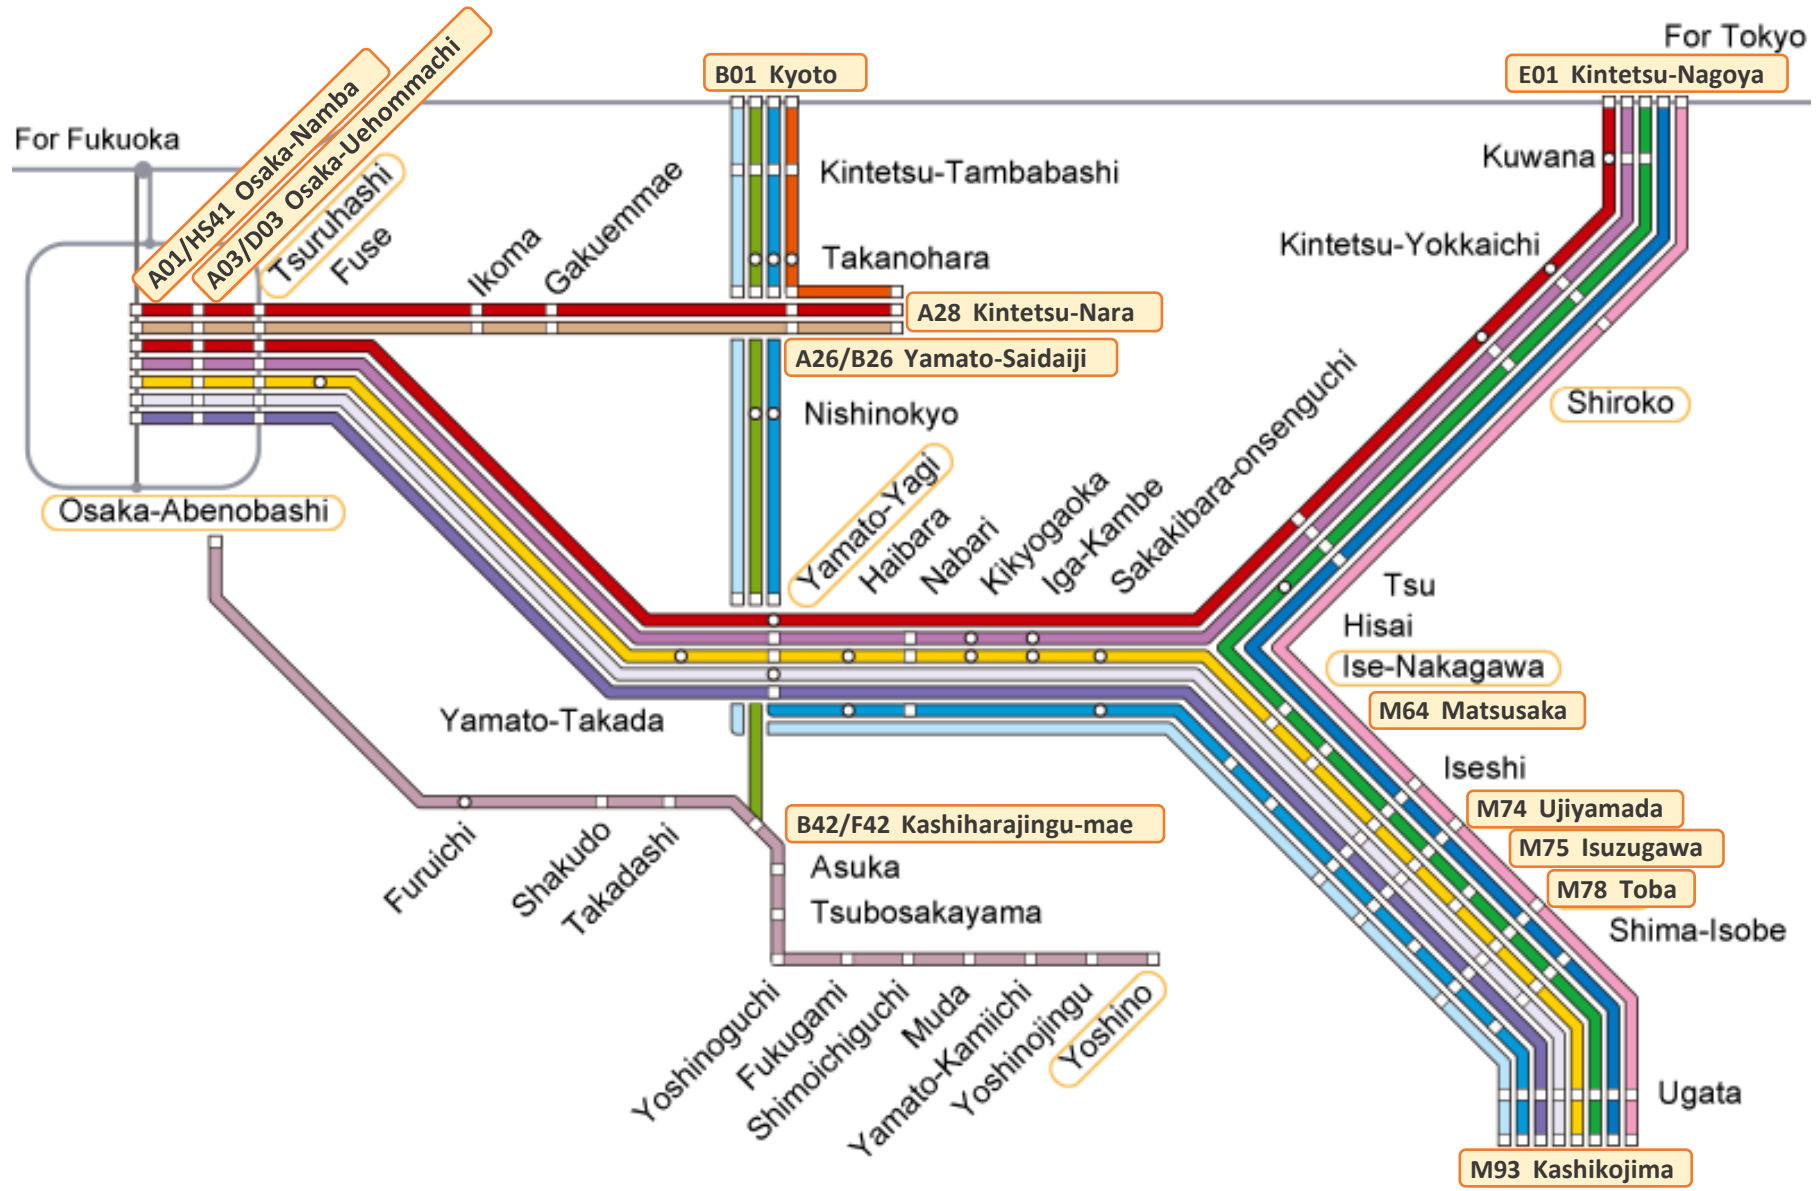

Limited Express Network

- Osaka-Namba ↔ Kashikojima
- Osaka-Namba/Osaka-Uehommachi ↔ Matsusaka/Ujiyamada/Isuzugawa/Toba/Kashikojima
- Osaka-Namba ↔ Kintetsu-Nara
- Kintetsu-Nagoya ↔ Kashikojima
- Kintetsu-Nagoya ↔ Matsusaka/Ujiyamada/Isuzugawa/Toba/Kashikojima
- Kyoto ↔ Matsusaka/Toba/Kashikojima
- Kyoto/Yamato-Saidaiji ↔ Kashiharajingu-mae
- Kyoto ↔ Kintetsu-Nara
- Limited Express Stations
- A part of train stops