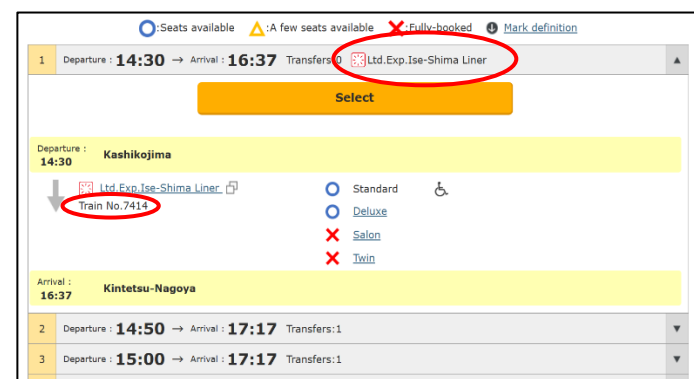

Important Notice

- **The published schedule is subject to change due to weather conditions, inspections, etc.**
- The final schedule is confirmed around 6:00 PM on the previous day. (Delays may occur due to accidents or other circumstances.)
- To confirm the schedule, please contact the Kintetsu Railway Telephone Center after 6:00 PM on the previous day.
  - 【Kintetsu Railway Telephone Center: 050-3536-3957 | Hours: 8:00-21:00 (Open year-round)】
  - ※ Even after the schedule is confirmed at 6:00 PM, sudden changes may still occur.
  - ※ When inquiring, please ensure you dial the correct number.
- If the train is substituted with a different vehicle, please note that a handling fee will apply for refunds on limited express or boarding tickets.
- Deluxe train cars do not have Oshawott decorations.

When purchasing online (ticketless service)

1. Please select your preferred train from the table below.
   - When selecting an express train within the ticketless service, please check that the boarding date, pattern and train number match the table.
2. When choosing Oshawott Liner or Iseshima Liner, the train type will be listed as Iseshima Liner.

Updated on April 8. The next update is scheduled for April 15.

Date	Day	Pattern
2026/4/8	Wed	2
2026/4/9	Thu	3
2026/4/10	Fri	3
2026/4/11	Sat	7
2026/4/12	Sun	7
2026/4/13	Mon	2
2026/4/14	Tue	3
2026/4/15	Wed	2
2026/4/16	Thu	2
2026/4/17	Fri	3
2026/4/18	Sat	6
2026/4/19	Sun	8
2026/4/20	Mon	4
2026/4/21	Tue	5
2026/4/22	Wed	4
2026/4/23	Thu	5
2026/4/24	Fri	4
2026/4/25	Sat	11
2026/4/26	Sun	8
2026/4/27	Mon	4
2026/4/28	Tue	5
2026/4/29	Wed	10
2026/4/30	Thu	5
2026/5/1	Fri	4
2026/5/2	Sat	11
2026/5/3	Sun	9
2026/5/4	Mon	7
2026/5/5	Tue	7
2026/5/6	Wed	6
2026/5/7	Thu	OOS
2026/5/8	Fri	3
2026/5/9	Sat	7
2026/5/10	Sun	7
2026/5/11	Mon	2
2026/5/12	Tue	3
2026/5/13	Wed	2
2026/5/14	Thu	2
2026/5/15	Fri	3
2026/5/16	Sat	6
2026/5/17	Sun	9
2026/5/18	Mon	TBD

Weekdays

Pattern 1						Pattern 2							
Train No.	Depart. Sta.	Arriv. Sta.	Departure	Arrival		Train No.	Depart. Sta.	Arriv. Sta.	Departure	Arrival			
6903	A03/D03	Osaka-Uehommachi	M93	Kashikojima	9:11	11:44	6719	A26/B26	Yamato-Saidaiji	B42/F42	Kashiharajingu-mae	7:03	7:31
7204	M93	Kashikojima	A01/H541	Osaka-Namba	12:00	14:33	818	B42/F42	Kashiharajingu-mae	B01	Kyoto	8:04	9:00
7503	A01/H541	Osaka-Namba	M93	Kashikojima	15:10	17:43	901	B01	Kyoto	M93	Kashikojima	9:10	11:58
7804	M93	Kashikojima	A01/H541	Osaka-Namba	18:00	20:35	1400	M93	Kashikojima	B01	Kyoto	14:20	17:15
							4707	B01	Kyoto	A28	Kintetsu-Nara	17:25	18:01
							1806	A28	Kintetsu-Nara	B01	Kyoto	18:20	18:57
							1919	B01	Kyoto	B42/F42	Kashiharajingu-mae	19:10	20:03
							2018	B42/F42	Kashiharajingu-mae	B01	Kyoto	20:20	21:13
							2119	B01	Kyoto	B42/F42	Kashiharajingu-mae	21:25	22:21
							5218	B42/F42	Kashiharajingu-mae	A26/B26	Yamato-Saidaiji	22:39	23:01

Pattern 3					Pattern 4								
Train No.	Depart. Sta.	Arriv. Sta.	Departure	Arrival	Train No.	Depart. Sta.	Arriv. Sta.	Departure	Arrival				
916	A28	Kintetsu-Nara	A01/H541	Osaka-Namba	9:13	9:48	8514	M64	Matsusaka	E01	Kintetsu-Nagoya	5:36	6:47
7003	A01/H541	Osaka-Namba	M93	Kashikojima	10:10	12:38	6815	E01	Kintetsu-Nagoya	M78	Toba	8:10	9:48
7304	M93	Kashikojima	A01/H541	Osaka-Namba	13:00	15:33	7314	M78	Toba	E01	Kintetsu-Nagoya	14:02	15:37
							7615	E01	Kintetsu-Nagoya	M93	Kashikojima	16:10	18:14
							7814	M93	Kashikojima	E01	Kintetsu-Nagoya	18:30	20:37
							9213	E01	Kintetsu-Nagoya	M74	Ujiyama	22:05	23:30

Pattern 5						
Train No.	Depart. Sta.	Arriv. Sta.	Departure	Arrival		
8712	M75	Isuzugawa	E01	Kintetsu-Nagoya	7:24	9:04
7115	E01	Kintetsu-Nagoya	M93	Kashikojima	11:10	13:21
7414	M93	Kashikojima	E01	Kintetsu-Nagoya	14:30	16:37
7715	E01	Kintetsu-Nagoya	M93	Kashikojima	17:10	19:17
7914	M93	Kashikojima	E01	Kintetsu-Nagoya	19:30	21:37
2215	E01	Kintetsu-Nagoya	M64	Matsusaka	22:45	23:53

Holidays